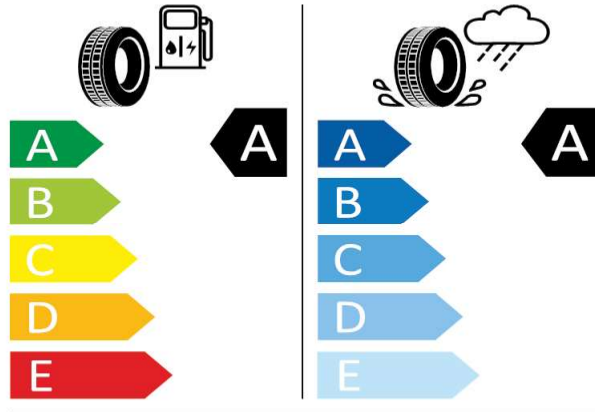

[Back to Index](#)

Bridgestone - 195/55 R16 91V XL - J91

FABIA NEW-Alloy wheels "PROXIMA" silver 6J x 16" - 4 pcs

Bridgestone 13946

195/55 R16 91V XL C1

2020/740

[Back to Index](#)

FABIA NEW - Alloy wheels "PROXIMA" black met. painted 6J x 16" - 4 pcs - PJ5