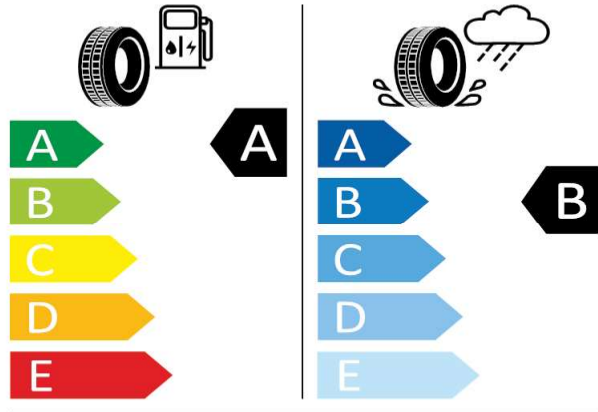

GOODYEAR - 185/65 R15 88H - J90

FABIA NEW-Alloy wheels "ROTARE" silver 5,5J x 15" - 4 pcs

GOODYEAR 546607

185/65 R15 88H C1

2020/740

[Back to Index](#)