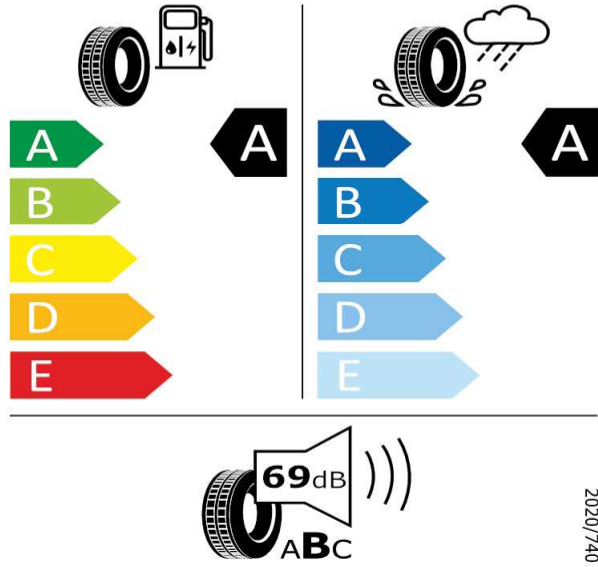

Kumho - 185/65 R15 88H - J90

FABIA NEW-Steel wheels "CALLISTO" 5,5J x 15" - 4pcs

Kumho 2259623

185/65 R15 88H C1

[Back to Index](#)