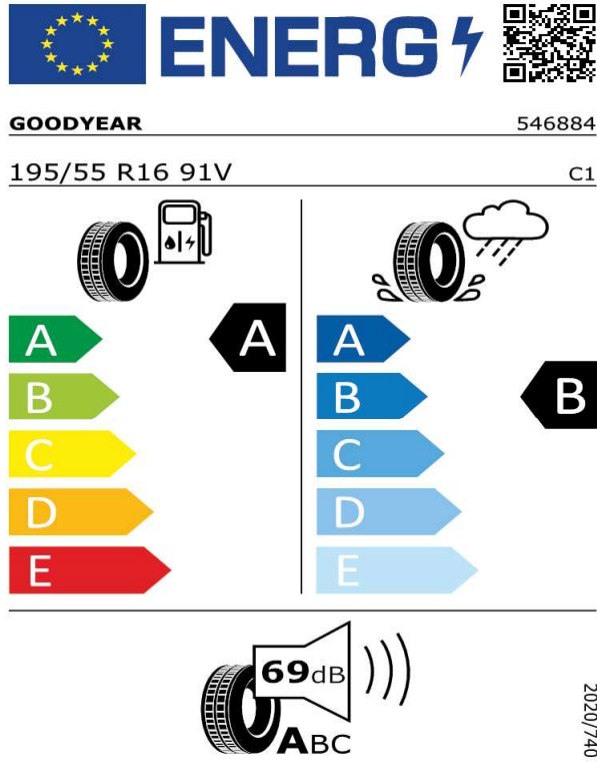

Continental - 195/55 R16 91V - J91

FABIA NEW-Alloy wheels "PROXIMA" gray met. painted 6J x 16" - 4 pcs

[Back to Index](#)

GOODYEAR - 195/55 R16 91V - J91

FABIA NEW-Alloy wheels "PROXIMA" gray met. painted 6J x 16" - 4 pcs