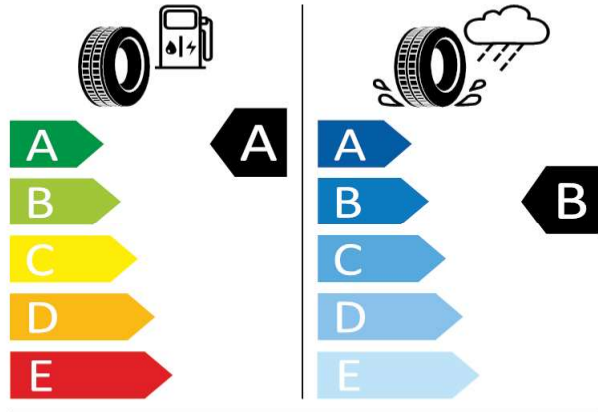

195/55 R16 91V C1

2020/740

[Back to Index](#)

GOODYEAR - 195/55 R16 91V - J91

FABIA NEW-Alloy wheels "PROXIMA" silver 6J x 16" - 4 pcs

GOODYEAR 546884

195/55 R16 91V C1

2020/740