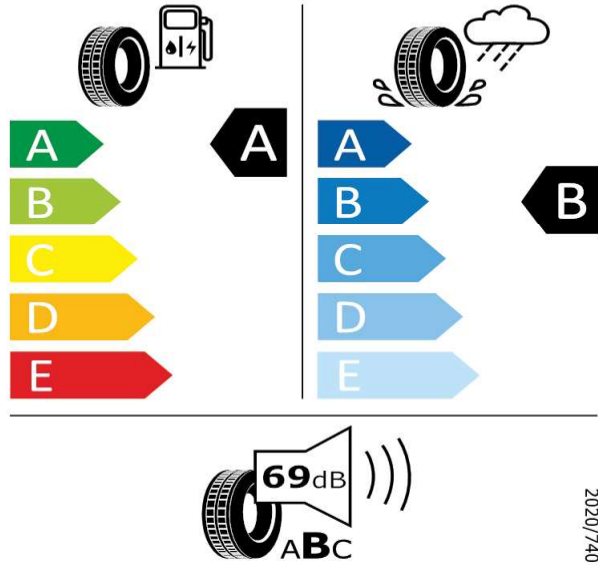

FABIA NEW - Steel wheels "CALLISTO" 5,5J x 15" - 4pcs - 40l

GOODYEAR - 185/65 R15 88H - J90

FABIA NEW-Steel wheels "CALLISTO" 5,5J x 15" - 4pcs

GOODYEAR 546607

185/65 R15 88H C1

2020/740

[Back to Index](#)

Continental - 185/65 R15 88H - J90