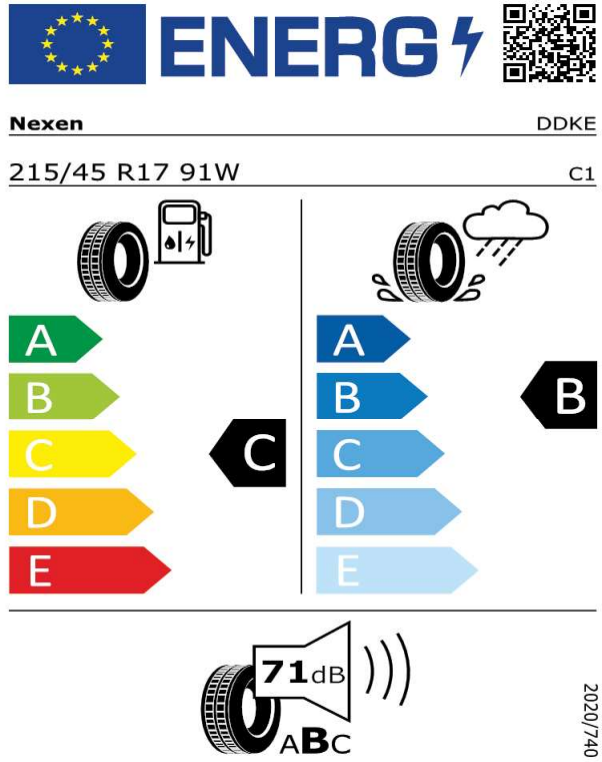

Nexen - 215/45 R17 91W - I10

FABIA NEW-Alloy wheels "PROCYON" black met. painted 7J x 17" - 4 pcs

[Back to Index](#)