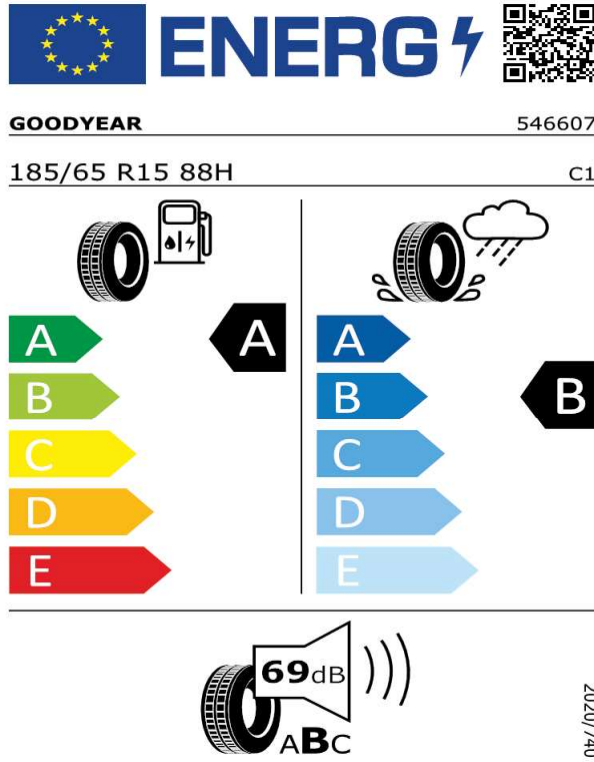

GOODYEAR - 185/65 R15 88H - J90

FABIA NEW-Alloy wheels "ROTARE" black met. painted 5,5J x 15" - 4 pcs

[Back to Index](#)