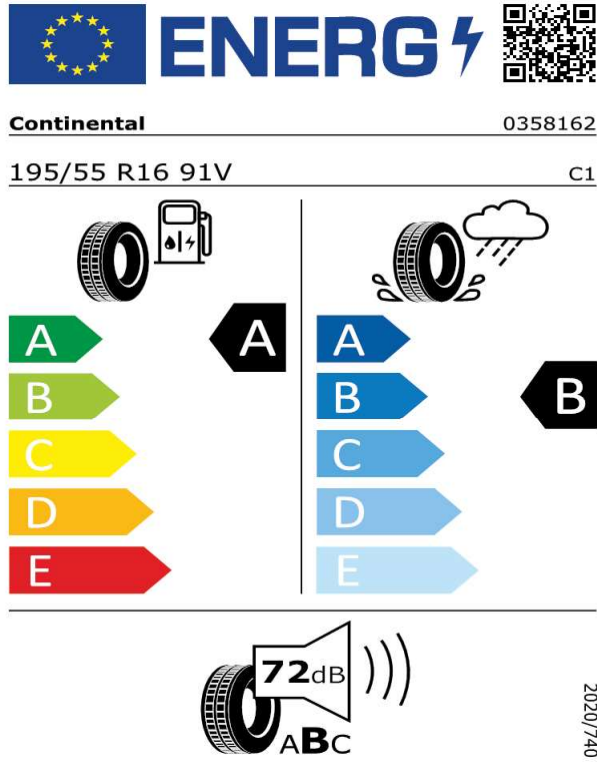

Continental - 195/55 R16 91V - J91

FABIA NEW-Alloy wheels "PROXIMA" black met. painted 6J x 16" - 4 pcs

[Back to Index](#)