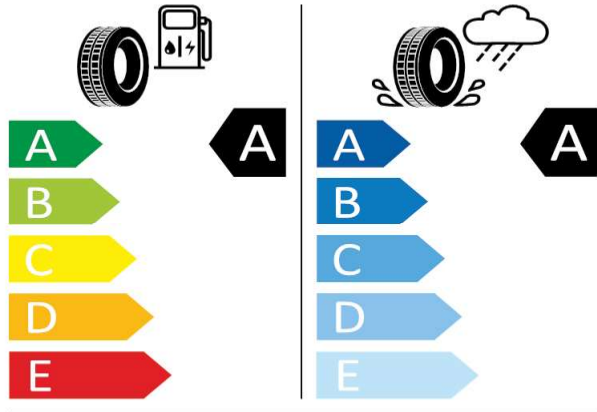

Kumho - 185/65 R15 88H - J90

FABIA NEW-Alloy wheels "ROTARE" silver 5,5J x 15" - 4 pcs

Kumho 2259623

185/65 R15 88H C1

2020/740

[Back to Index](#)