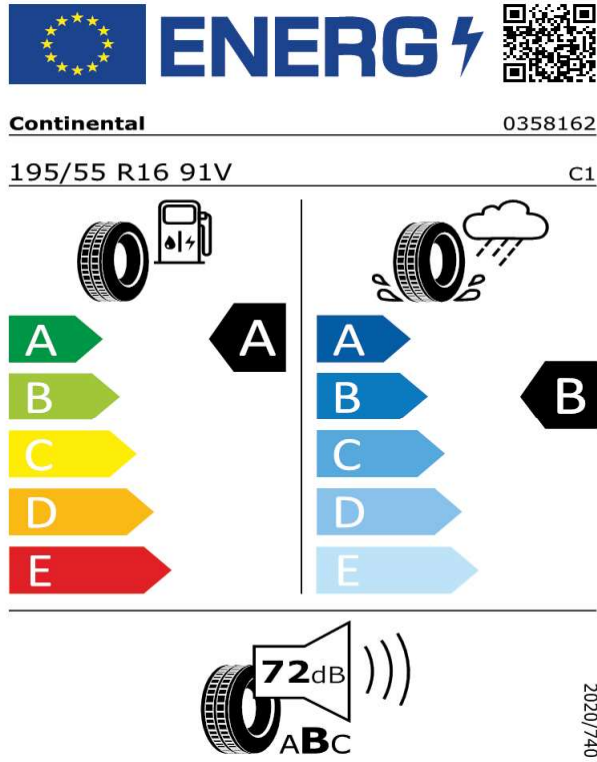

Continental - 195/55 R16 91V - J91

FABIA NEW-Alloy wheels "PROXIMA" gray met. painted 6J x 16" - 4 pcs

[Back to Index](#)