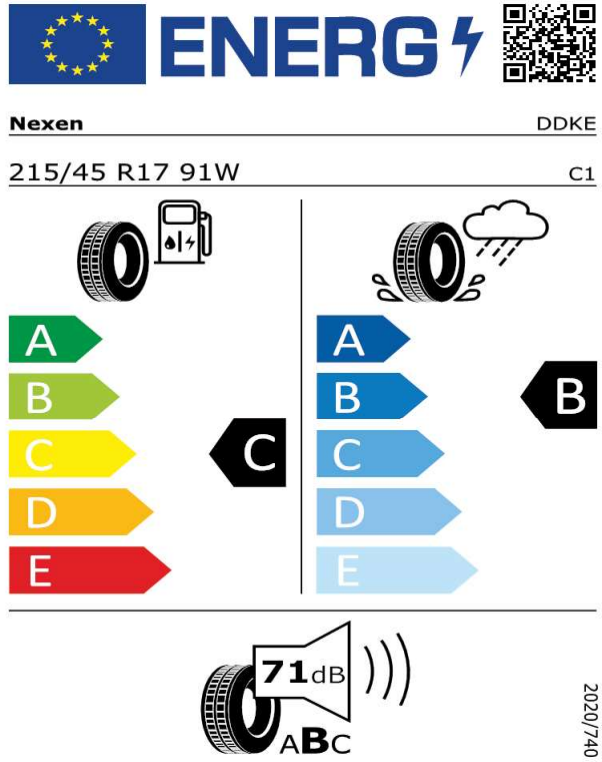

C

A

73dB
ABC

2020/740

[Back to Index](#)

Nexen - 215/45 R17 91W - I10

FABIA NEW-Alloy wheels "PROCYON" grey met. painted 7J x 17" - 4 pcs

[Back to Index](#)