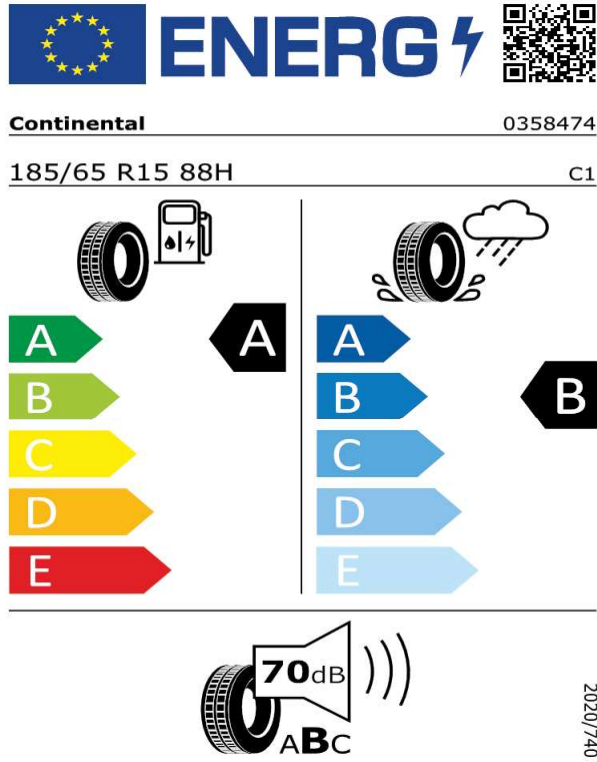

Continental - 185/65 R15 88H - J90

FABIA NEW-Alloy wheels "ROTARE" black met. painted 5,5J x 15" - 4 pcs

[Back to Index](#)