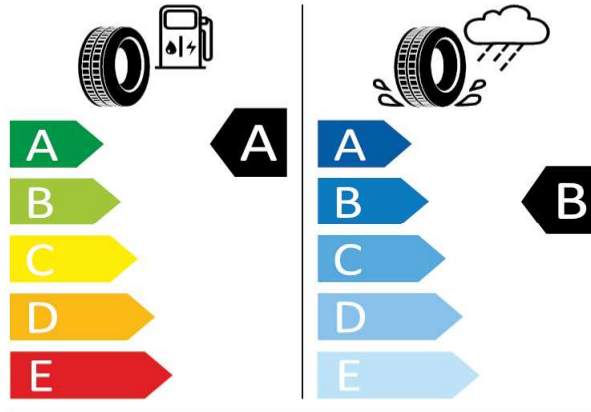

GOODYEAR - 185/65 R15 88H - J90

FABIA NEW-Alloy wheels "ROTARE" silver 5,5J x 15" - 4 pcs

GOODYEAR 546607

185/65 R15 88H C1

2020/740

[Back to Index](#)