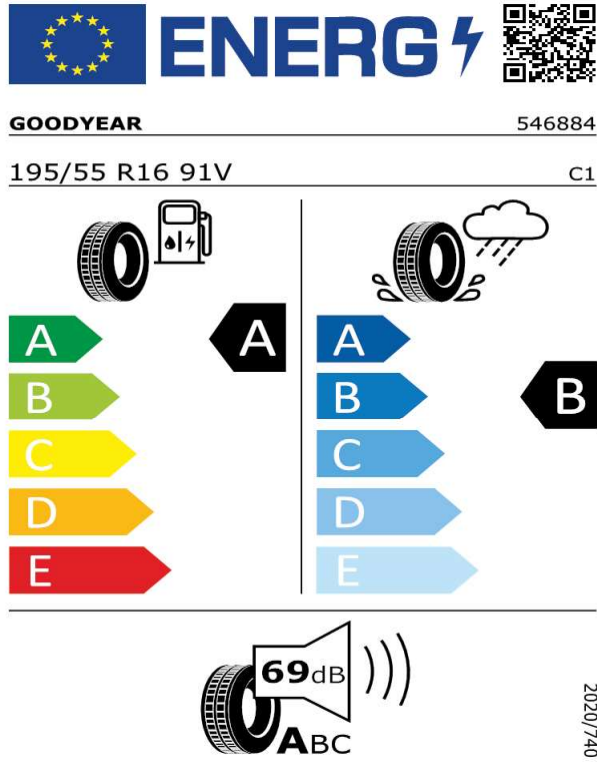

Continental - 195/55 R16 91V - J91

FABIA NEW-Alloy wheels "PROXIMA" black met. painted 6J x 16" - 4 pcs

[Back to Index](#)

GOODYEAR - 195/55 R16 91V - J91

FABIA NEW-Alloy wheels "PROXIMA" black met. painted 6J x 16" - 4 pcs