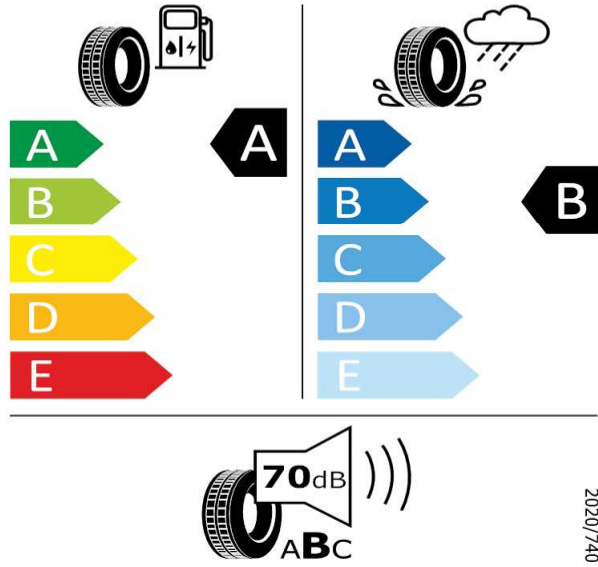

Continental - 185/65 R15 88H - J90

FABIA NEW-Steel wheels "CALLISTO" 5,5J x 15" - 4pcs

Continental 0358474

185/65 R15 88H C1

2020/740

[Back to Index](#)