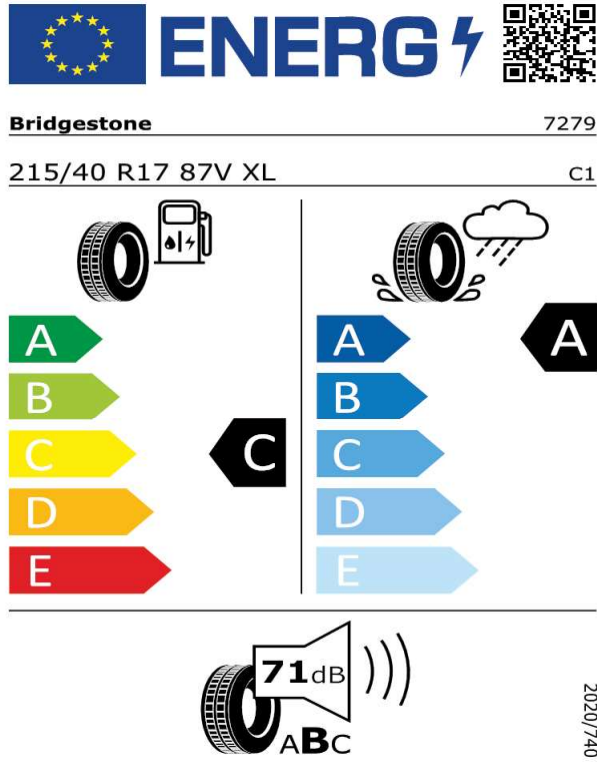

Bridgestone - 215/40 R17 87V XL - H8J

FABIA-Alloy wheels "TORINO" 17", black, 7J x 17" - 4 pcs (black painted + polished line)

[Back to Index](#)