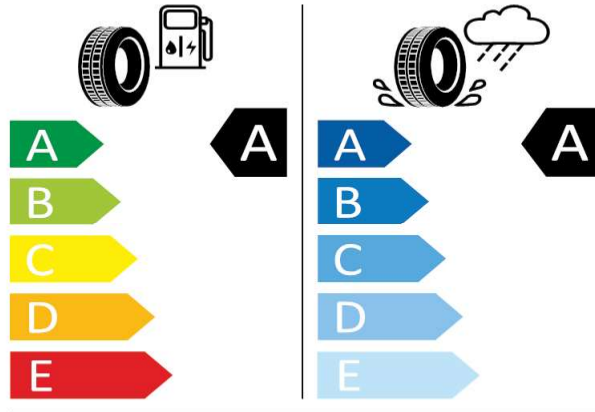

235/55 R18 100V C1

2020/740

[Back to Index](#)

Bridgestone - 235/55 R18 100V - J94

KODIAQ-Disky ELBRUS z ľahkej zliatiny 7J x 18

**Bridgestone** 18667

235/55 R18 100V C1

2020/740