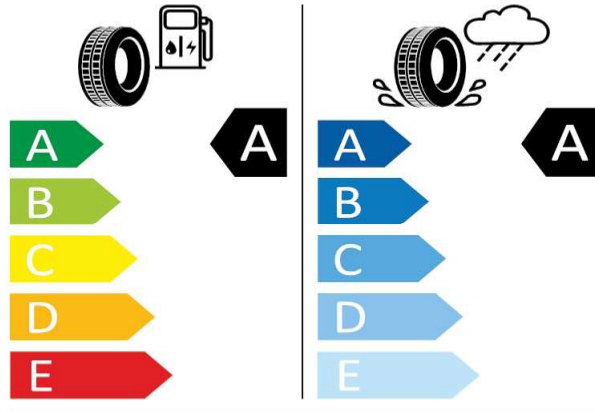

Bridgestone - 235/55 R18 100V - J94

KODIAQ-Disky TRINITY z ľahkej zliatiny 7J x 18" - leštené

Bridgestone 18667

235/55 R18 100V C1

2020/740

[Back to Index](#)