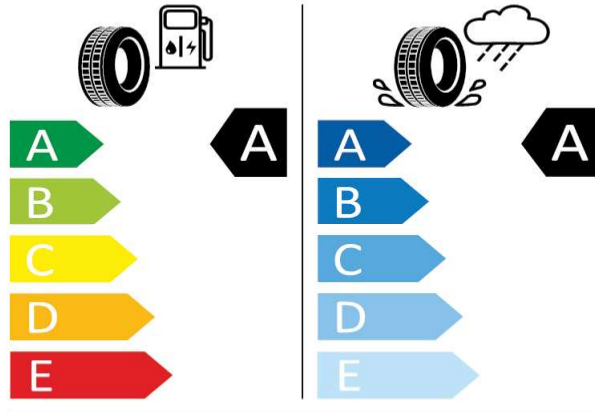

Bridgestone - 235/55 R18 100V - J94

KODIAQ-Disky ELBRUS z ľahkej zliatiny 7J x 18

Bridgestone 18667

235/55 R18 100V C1

2020/740

[Back to Index](#)